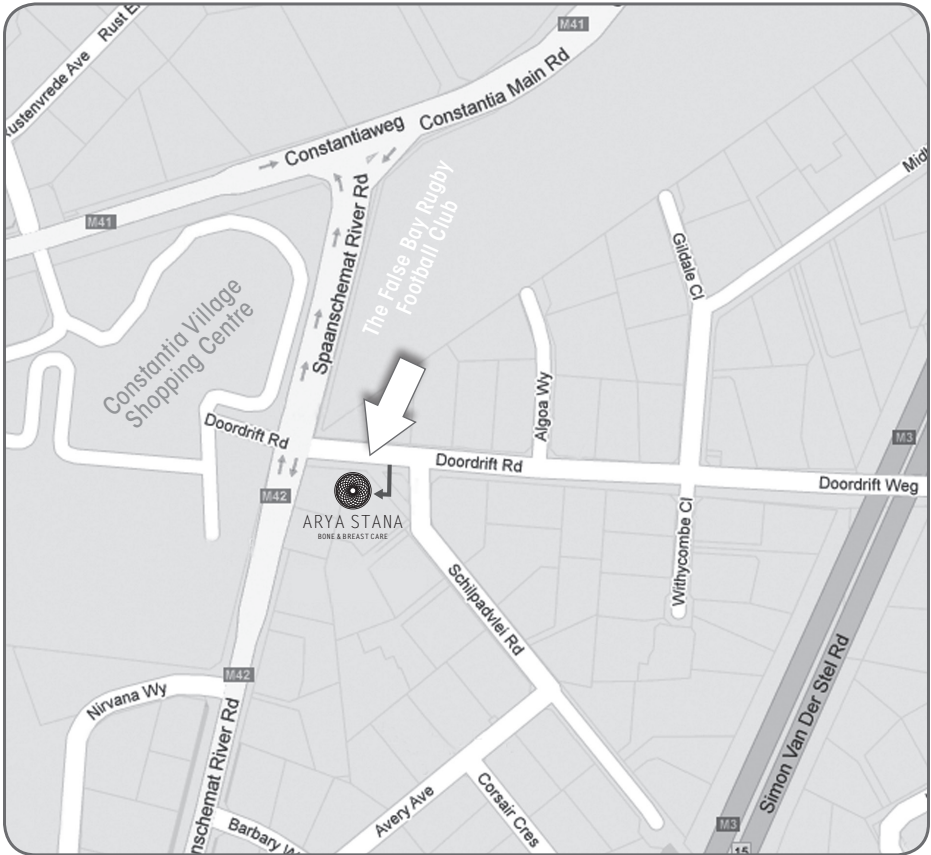

ARYA STANA

BONE & BREAST CARE

- 2 Doordrift Road, Constantia • GPS: 34° 1'17.95"S, 18° 26'48.03"E
- Entrance is through the driveway alongside the practice
- Access is via an intercom and automated gate.